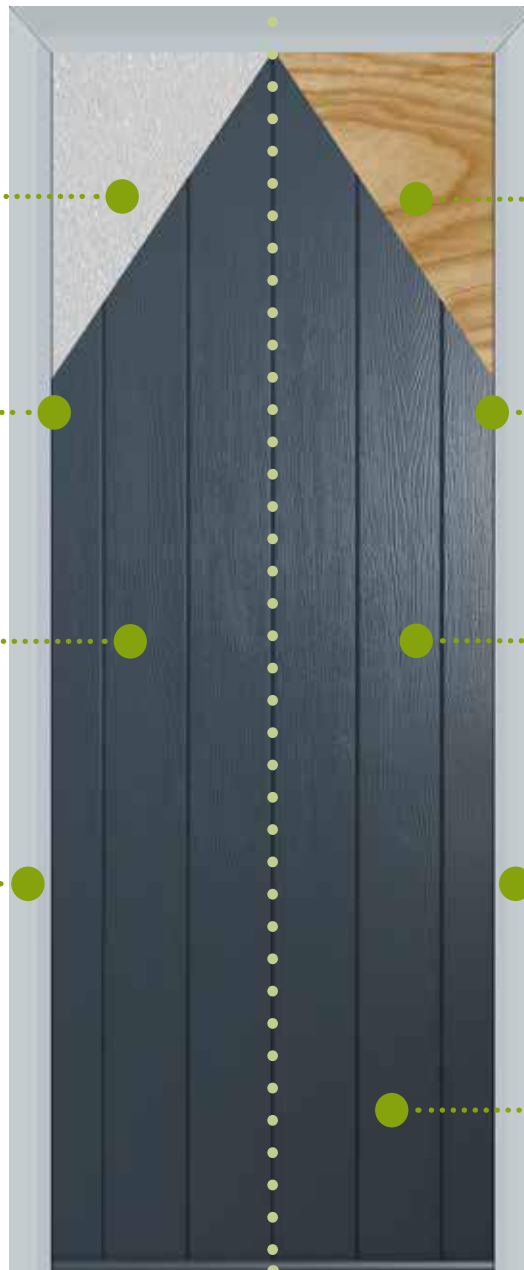

You can rest assured that with our door construction, coupled with our unique, reinforced door frame and Secured by Design locking systems, your home will be as safe as can be when you choose Solidor.

A typical foam filled door construction

Solidor's unique solid timber construction

40mm Foam Filled Centre performs thermally, but because this is a foam fill it is neither solid, nor secure.

44mm Solid Timber Core that is thermally efficient and extremely secure.

Visible Edge Banding as a result you will often see a different coloured line running the length of the door.

Hidden Edge Banding so the front of your door remains a solid, glorious slab of colour.

Gel Coated GRP Outer Skin may offer protection but can be easily cut through. Also, because every door is a white blank that is surface painted they show scratches very easily.

'Through' Colour ABS Skins made from the same durable plastic as Lego®. Also, because the entire skin is made of a solid colour, any scratches are practically hidden.

3 Chamber Profile which use valuable steel or aluminium reinforcements. Also, you should check if they are lead free.

Lead Free, 5 Chamber Profile which uses 100% recycled reinforcing. Generally, the more chambers that a profile uses, the stronger and more thermally efficient they are.

Wood Grain Effect Skin that gives all of the aesthetics of timber, but without the time consuming maintenance.

To see our security test video visit www.solidor.co.uk/tv