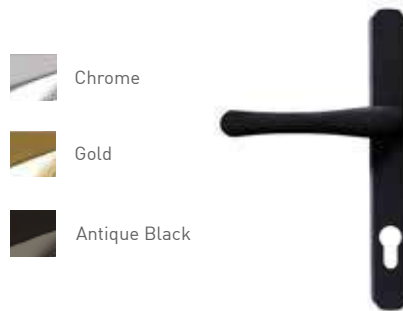

Pony Tail

-  Chrome
-  Gold
-  Brushed
-  Black Chrome
-  White
-  Black

Stainless Steel

-  Steel

Lion

Not available on Tenby 4, Conway 3, Ludlow, Edinburgh, Harlech or Nottingham

-  Chrome
-  Gold
-  Black Chrome
-  White
-  Black
-  Brushed Ali

Viewer

-  Chrome
-  Gold
-  White
-  Black

Letterplates

-  Chrome
-  Gold
-  Brushed
-  Black Chrome
-  White
-  Black
-  Antique Black

The Architectural Range

Pony Tail

Lever / Lever inline handle

Escutcheon

Letterplate (Opens inwards)

The Classical Range

Bullring Knocker

Lever / Lever inline handle

Escutcheon

Pull Knob

Letterplate (opens inwards)

Butt Hinge

-  Gold
-  White
-  Black
-  Brushed Ali

Hinges

Our new slimline, PAS 23-24 tested, face fixed flag hinge is sleek and modern.

-  Chrome
-  Gold
-  Brushed
-  Black Chrome
-  White
-  Black

Handles

A large range of premium quality handles to complement our doors. Available with a choice of a standard lever or one of the three exclusive options across the whole range of finishes.