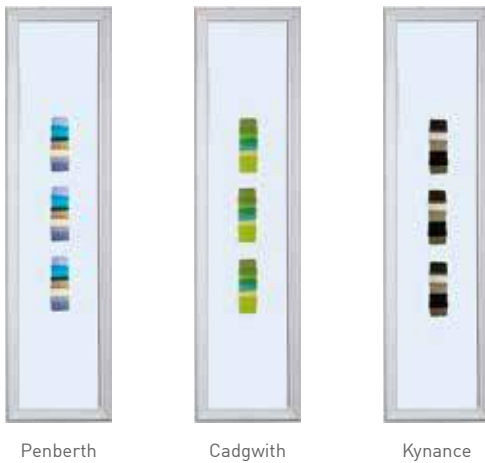

Traditional Letterplate

Letterplate for illustrative purposes only
Opens outwards

-  Pewter
-  Black

Finger pulls

Available with the heritage lock

-  Chrome
-  Gold
-  Satin
-  Black Chrome
-  White
-  Black

Amazing Glazing

A fine selection of beautiful glass to perfectly complement your choice of door. Whether modern or traditional you will find a glass style to really make your door stand out.

Jo Downs

HANDMADE GLASS

Solidor[®]
EXCLUSIVE

Jo Downs is one of the world's most respected fused glass designers. Working from her Cornwall studio, Jo's work draws inspiration from the beautiful coastal landscape while her advanced fusion techniques allow for the creation of abstract designs of great individuality and depth.

Hand crafted, each piece of glass is unique, turning the door to your home into a stunning work of art.

Solidor[®]
EXCLUSIVE

Artistic Glass

Inspired by classical artistic styles, such as art deco, minimalism, and the impressionist movement, The Modernist Range of glass is unique to Solidor.