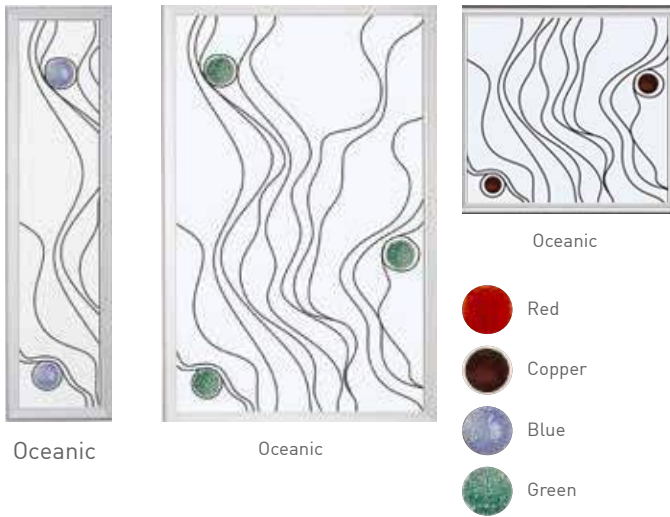

The stunning Cornish landscape that inspires Jo's work