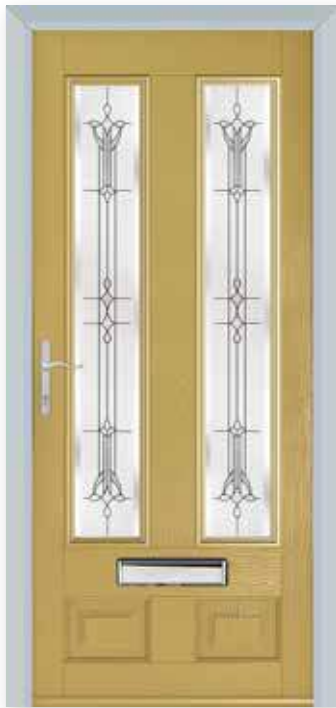

Edinburgh

Colour - Golden Sand
Glass - Park Lane