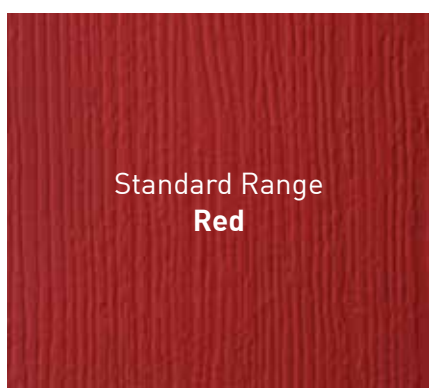

*Due to the limitations of the lithographic printing process, colour samples may not be an exact match to actual doors.

RAL Colour Match for Solidor Door Skins

White Skins - RAL 9016

Black - RAL 9005

Anthracite Grey - RAL 7016

Cream - RAL 9001

Rosewood - Foiled Material

Cobalt Blue - Pantone 7683

Duck Egg Blue BRITISH STANDARD RANGE 4800/5252 REF 20-C-33

Blue Skins - RAL 5011

French Grey - RAL 7001

Rich Aubergine - RAL 4007

Foiled White - RAL 9010

Twilight Grey - Pantone 7544

Chartwell Green RAL 6021 (not a perfect match)

Green Skins - RAL 6009

Painswick - RAL 7038

Irish Oak - Foiled Material

Golden Oak - Foiled Material

Lavender - Pantone 5285

Red Skins - RAL 3011

Schwarzbraun - RAL 802

Walnut - Foiled Material

Peacock Blue - BS381C103

Golden Sand - RAL 1002

Please note that all RAL colours are LAB matched and a slight difference in colour can occur. If you are matching paint to one of our doors it is advised that you ask for a colour swatch.