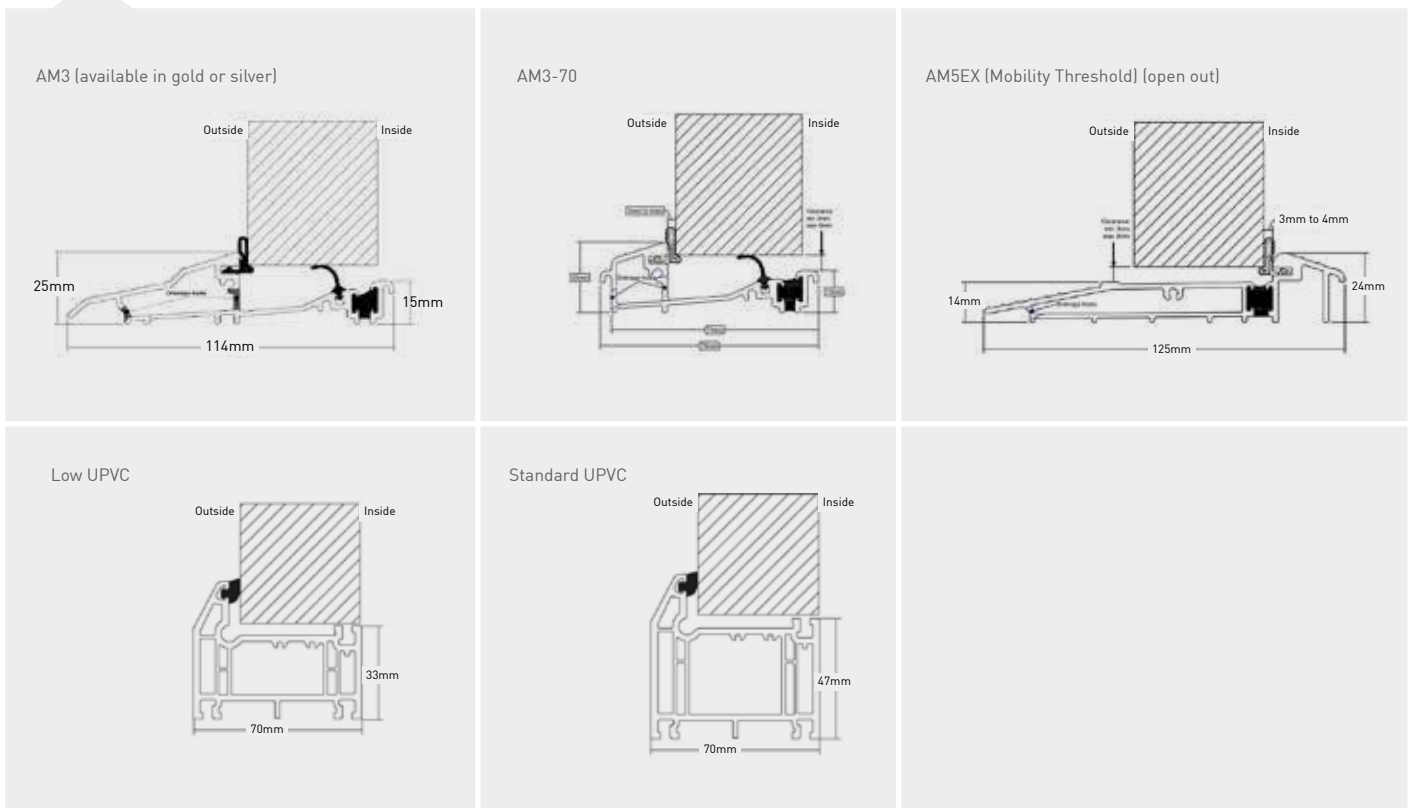

Thresholds

To allow for every circumstance we offer the largest range of door thresholds. The AM3 and AM5EX aluminium threshold are both Part 'M' compliant within the latest Building Regulations for easy access.