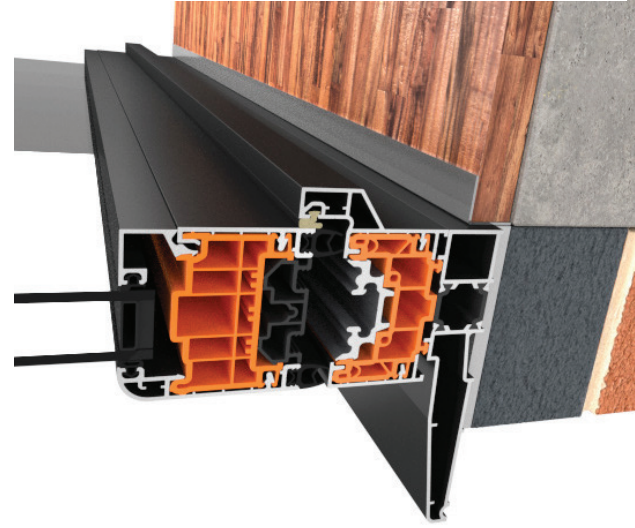

Threshold Options

- Standard Outer Frame
- Standard Outer Frame + 150mm Cill*
- 120mm Integrated Cill Nose
- Thermally Broken Part M Low Threshold

* Thermally Broken Cill