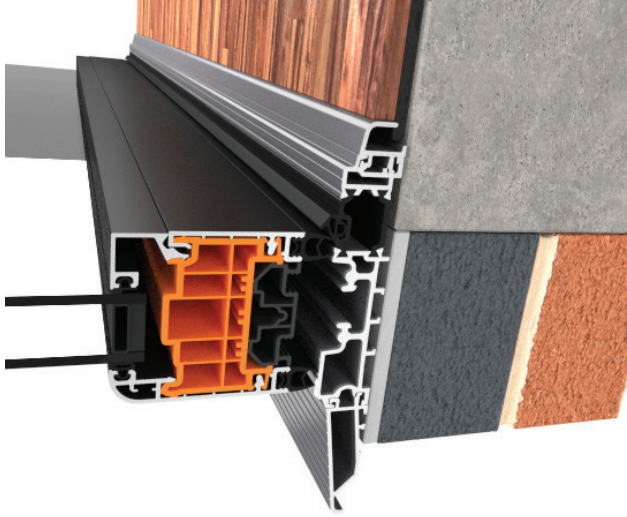

Threshold Options

- Standard Outer Frame
- Standard Outer Frame + 150mm Cill*
- 120mm Integrated Cill Nose
- Thermally Broken Part M Low Threshold

* Thermally Broken Cill