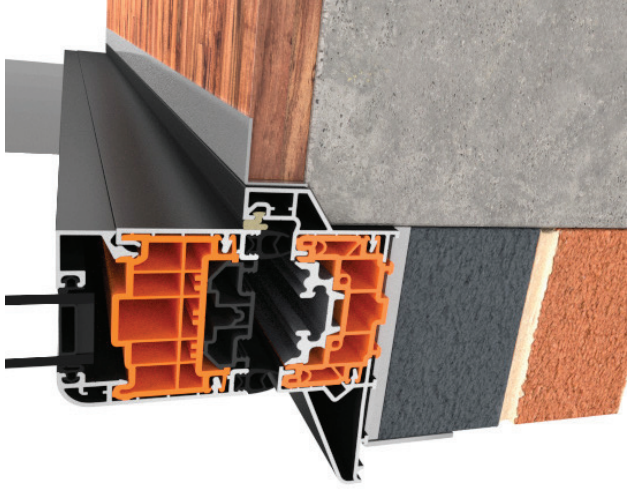

Threshold Options

- Standard Outer Frame
- Standard Outer Frame + 150mm Cill*
- 120mm Integrated Cill Nose
- Thermally Broken Part M Low Threshold

* Thermally Broken Cill