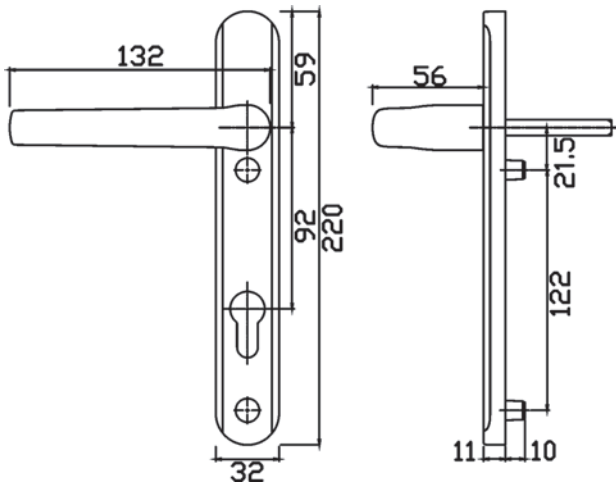

**Alpha Lever/Lever -
Short Backplate**

92PZ
2 screw fix
Unsprung to fit standard 92PZ lift/lever locks
Up to 72mm door thickness
Flange around cylinder hole for gap elimination & security
M6 screws for added strength
Non-handed

Finish	VBH No	Box Qty
White (RAL9016)	2QHB0001	12
Black (RAL9005)	2QHB0004	12
PVD Gold	2QHB0005	12
Polished Chrome	2QHB0006	12
Satin Chrome	2QHB0007	12
Smokey Chrome	2QHB0008	12

**Alpha Lever/Lever -
Long Backplate**

92PZ
2 screw fix
Unsprung or sprung to fit Millenco Mantis 3, Paddock & Yale
Up to 72mm door thickness
Flange around cylinder hole for gap elimination & security
M6 screws for added strength
Non-handed