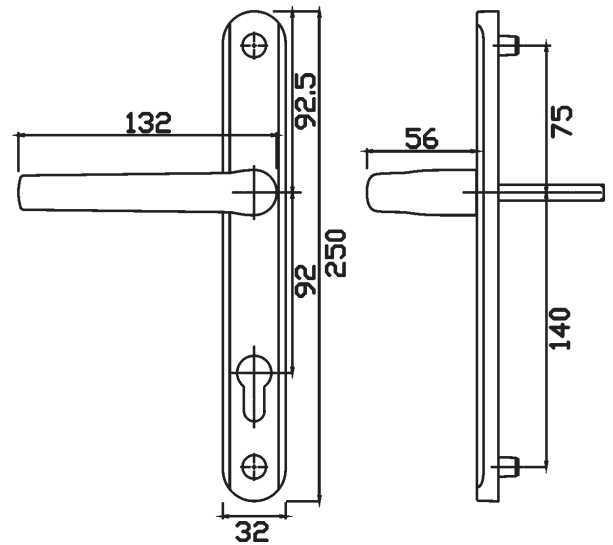

**Alpha Lever/Lever -
Short Backplate**

92PZ
2 screw fix
Unsprung to fit standard 92PZ lift/lever locks
Up to 72mm door thickness
Flange around cylinder hole for gap elimination & security
M6 screws for added strength
Non-handed

Finish	VBH No	Box Qty
White (RAL9016)	2QHB0001	12
Black (RAL9005)	2QHB0004	12
PVD Gold	2QHB0005	12
Polished Chrome	2QHB0006	12
Satin Chrome	2QHB0007	12
Smokey Chrome	2QHB0008	12

**Alpha Lever/Lever -
Long Backplate**

92PZ
2 screw fix
Unsprung or sprung to fit Millenco Mantis 3, Paddock & Yale
Up to 72mm door thickness
Flange around cylinder hole for gap elimination & security
M6 screws for added strength
Non-handed